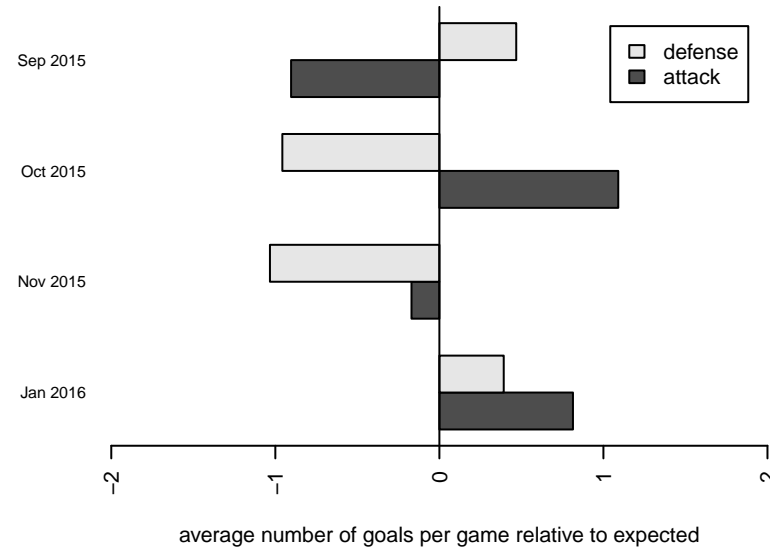

Performance relative to 13 month average