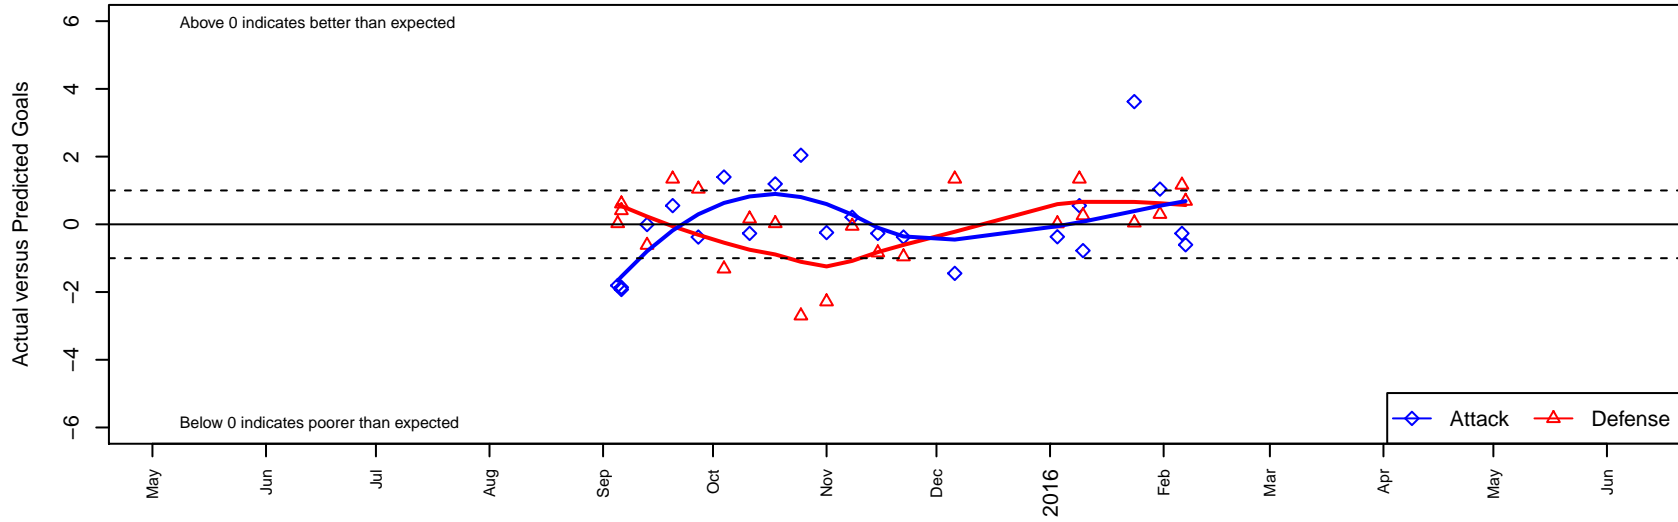

# Mercer Island FC Warriors B97

Mercer Island FC  
 Mercer Island, WA  
 B97 total strength=1638  
 attack=19.29 defense=17.24  
 fall league = NPSL Div 1 U18-19  
 notes= Zafari 2013-5

alt names used:  
 MIFC Warriors 97 324/Zafari

Venues played:  
 2015 Labor Day Cup BU19 Silver  
 2015 NPSL Division 1 U18-19  
 2015 Founders Cup B97

**Mercer Island FC Warriors B97**  
 Dots are actual minus expected GF (blue circles) and GA (red triangles).  
 Blue line is smoothed change in attack strength. Red is smoothed change in defense strength.

**attack and defense variance (black dot)  
relative to other teams  
and top 10 in region**

**attack and defense rating  
relative to others at age  
and all opponents in last 13 months**

**Performance relative to 13 month average**