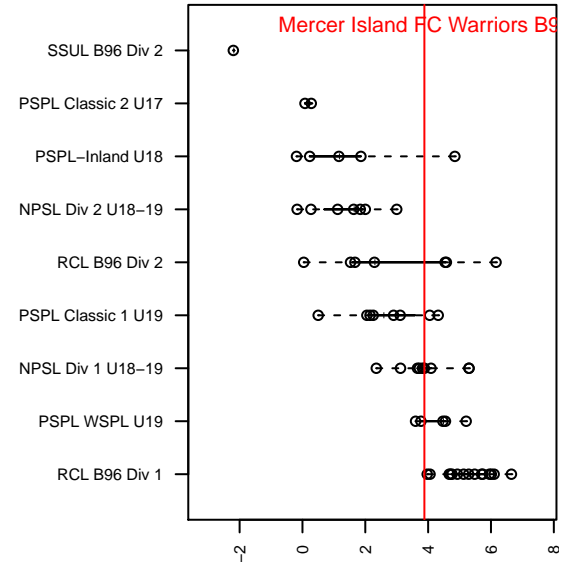

# Mercer Island FC Warriors B97

Mercer Island FC  
 Mercer Island, WA  
 B97 total strength=1638  
 attack=19.29 defense=17.24  
 fall league = NPSL Div 1 U18-19  
 notes= Zafari 2013-5

alt names used:  
 MIFC Warriors 97 324/Zafari

Venues played:  
 2015 Labor Day Cup BU19 Silver  
 2015 NPSL Division 1 U18-19  
 2015 Founders Cup B97

**Mercer Island FC Warriors B97**  
 Dots are actual minus expected GF (blue circles) and GA (red triangles).  
 Blue line is smoothed change in attack strength. Red is smoothed change in defense strength.

**attack and defense variance (black dot)  
relative to other teams  
and top 10 in region**

**attack and defense rating  
relative to others at age  
and all opponents in last 13 months**

**Performance relative to 13 month average**