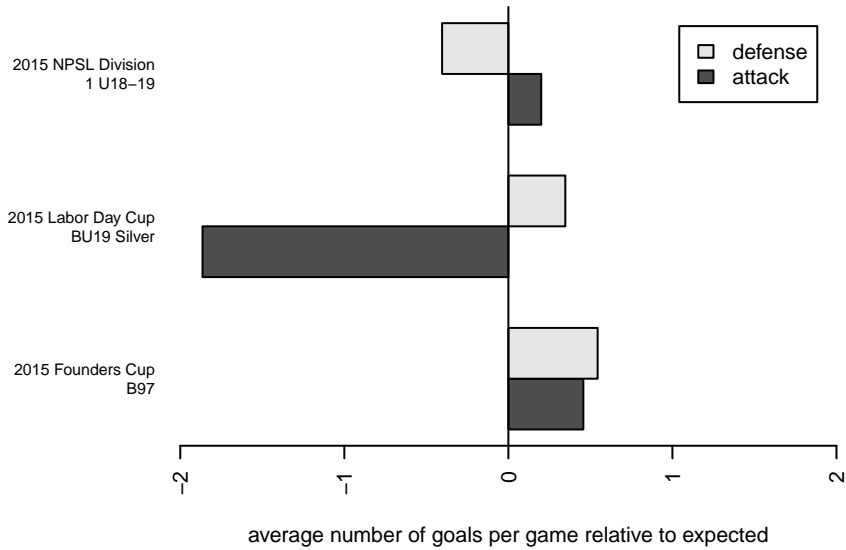

# Mercer Island FC Warriors B97

Mercer Island FC  
 Mercer Island, WA  
 B97 total strength=1638  
 attack=19.29 defense=17.24  
 fall league = NPSL Div 1 U18-19  
 notes= Zafari 2013-5

alt names used:  
 MIFC Warriors 97 324/Zafari

Venues played:  
 2015 Labor Day Cup BU19 Silver  
 2015 NPSL Division 1 U18-19  
 2015 Founders Cup B97

**Mercer Island FC Warriors B97**  
 Dots are actual minus expected GF (blue circles) and GA (red triangles).  
 Blue line is smoothed change in attack strength. Red is smoothed change in defense strength.

**attack and defense variance (black dot)  
relative to other teams  
and top 10 in region**

**attack and defense rating  
relative to others at age  
and all opponents in last 13 months**

**Performance relative to 13 month average**