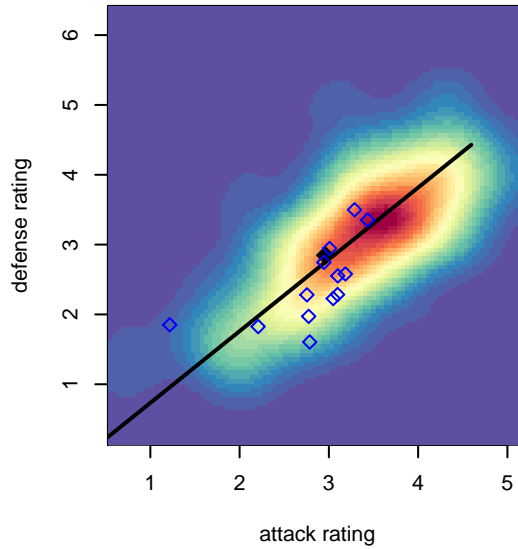

# Mercer Island FC Warriors B97

Mercer Island FC  
 Mercer Island, WA  
 B97 total strength=1638  
 attack=19.29 defense=17.24  
 fall league = NPSL Div 1 U18-19  
 notes= Zafari 2013-5

alt names used:  
 MIFC Warriors 97 324/Zafari

Venues played:  
 2015 Labor Day Cup BU19 Silver  
 2015 NPSL Division 1 U18-19  
 2015 Founders Cup B97

**Mercer Island FC Warriors B97**  
 Dots are actual minus expected GF (blue circles) and GA (red triangles).  
 Blue line is smoothed change in attack strength. Red is smoothed change in defense strength.

**attack and defense variance (black dot)  
relative to other teams  
and top 10 in region**

**attack and defense rating  
relative to others at age  
and all opponents in last 13 months**

**Performance relative to 13 month average**